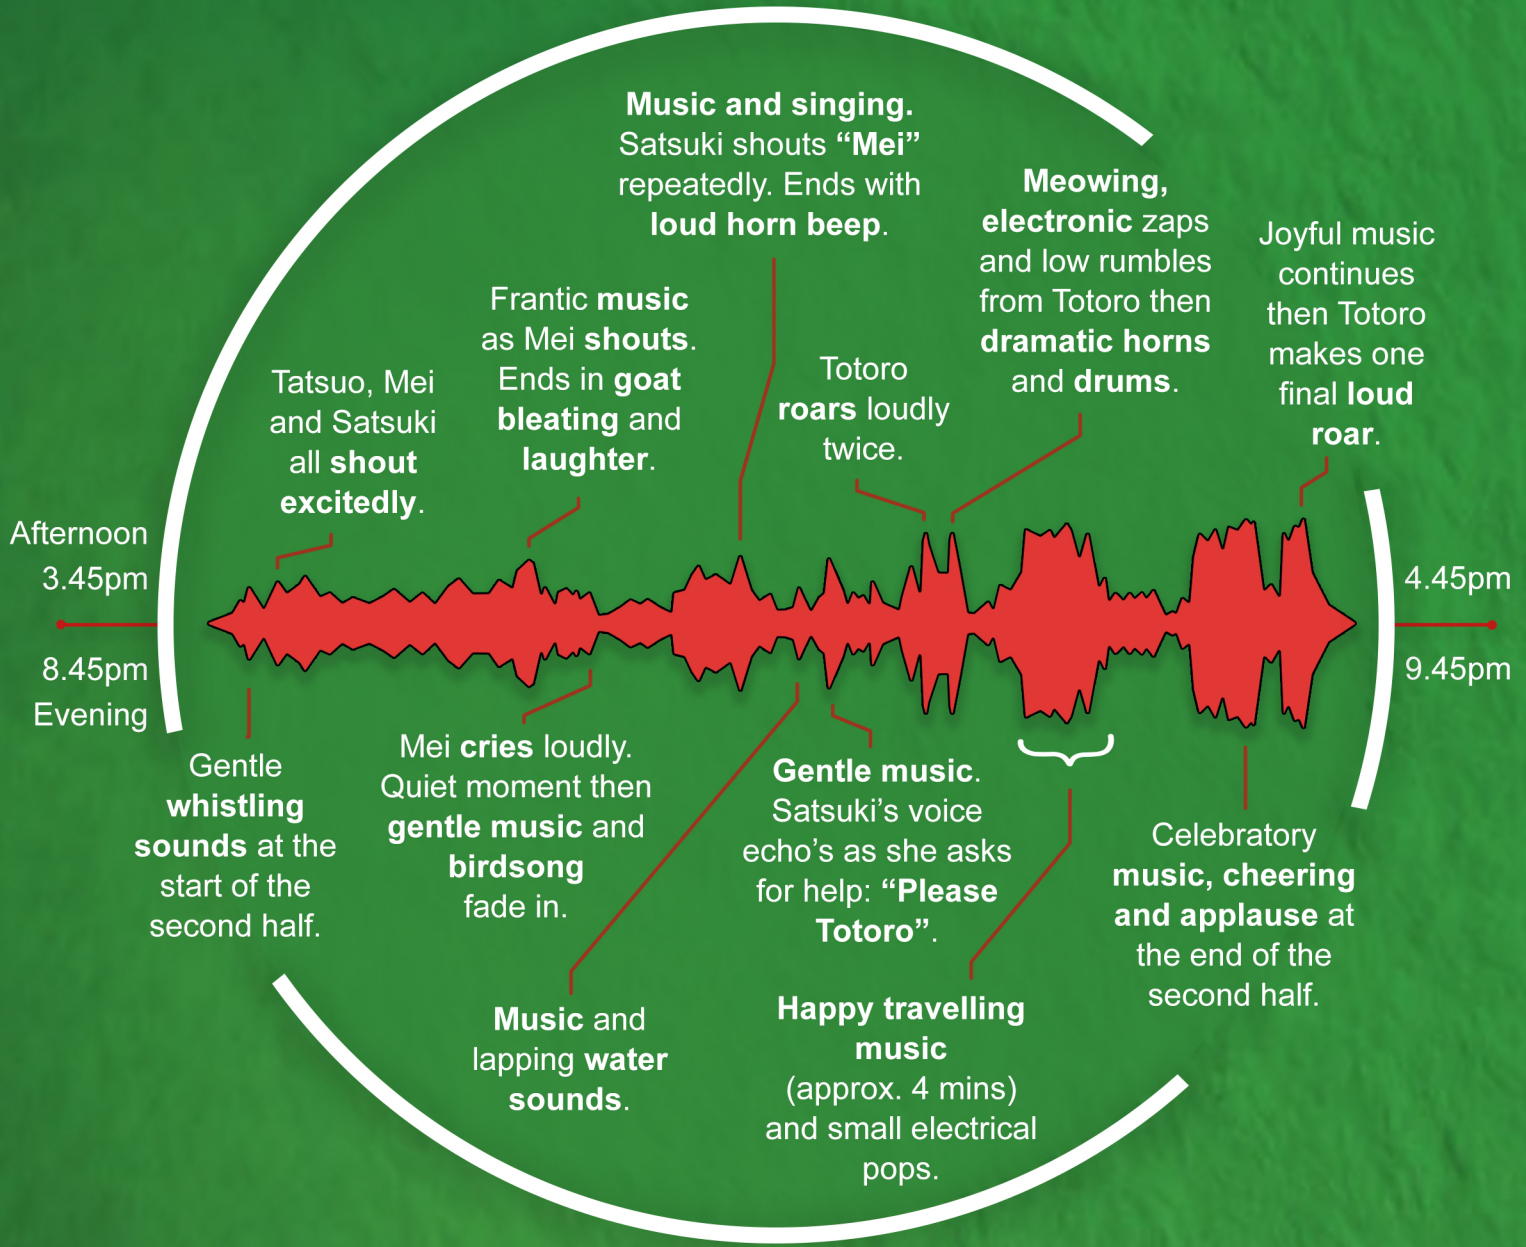

# MY NEIGHBOUR TOTORÖ

## Sonic Story

This graphic tells the 'Sonic Story' of *My Neighbour Totoro*. It highlights loud and quiet moments from throughout the performance and moments when the sound changes suddenly.

# MY NEIGHBOUR Totoro